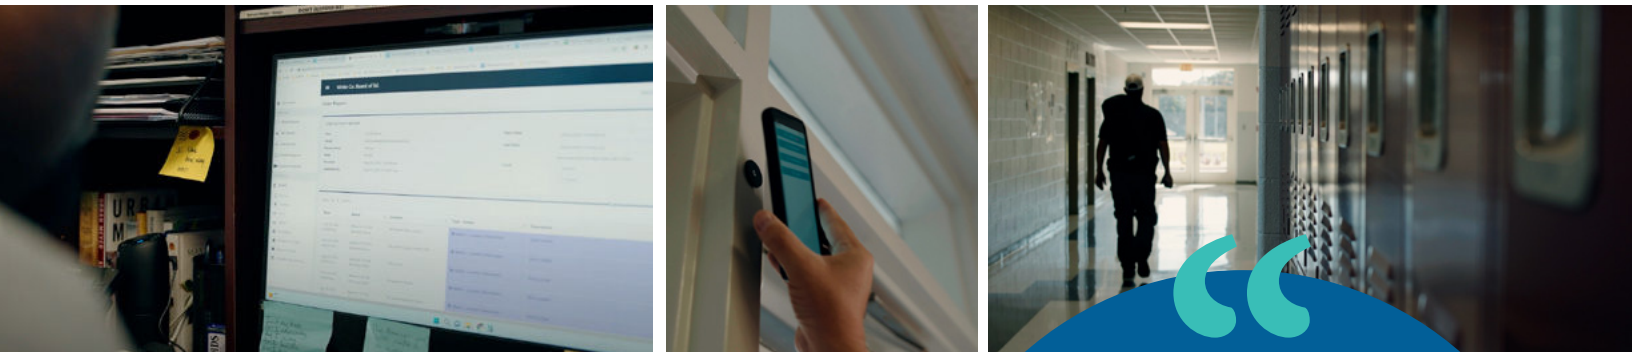

Increase Student Safety at Your School Now

Any law enforcement or security agency, individual school or district, or college or university can use Life Check. It is designed to be **affordable for schools of all sizes**. After initial start-up costs, pricing is an affordable monthly service fee that is all-inclusive. Fees are variable based on the size of your school, and there are no additional fees for data storage, users or devices.

Schedule Your Free Demo

See the system in action - no pressure or obligation.

lifechecksystems.com/schools

Scan the QR code to schedule your in-person or virtual demo.

“Everything runs smoothly. The online platform is user friendly as is the system as a whole. As a school system, the added security and accountability are welcome as we work daily to keep our students safe. The team at Life Check has been excellent.”

Obion County Schools