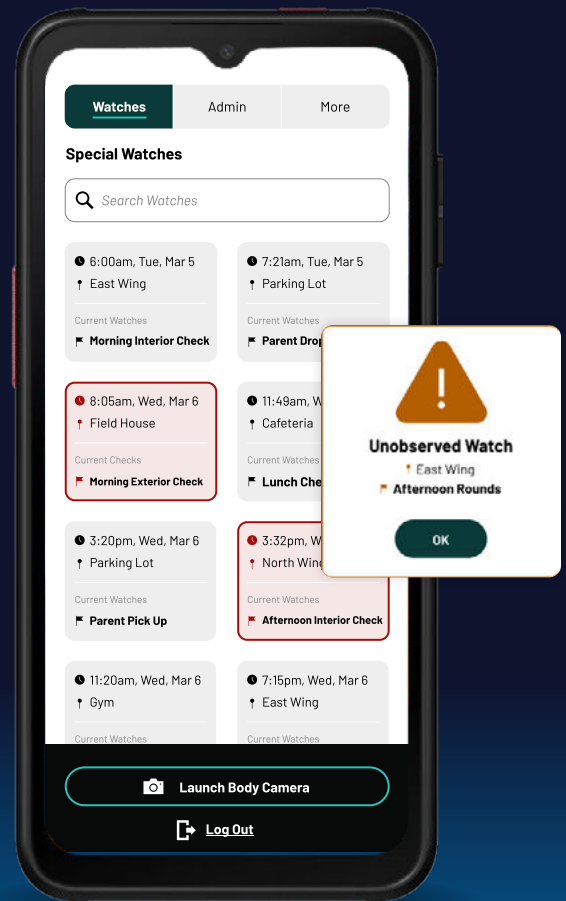

Proactive School Security Technology for Real-Time Accountability

Ensure School Doors Are Locked on Schedule and Stay Locked – Every Day

Life Check Systems is a simple but powerful tool used to **prevent unauthorized intrusion** to your school buildings and reduce potential threats.

Locked doors are a first line of defense for campus security.

Life Check creates accountability to keep doors locked and sensitive areas regularly monitored.

Quick & Easy to Implement

Life Check can be implemented **with or without SROs**. Everyone from custodians to faculty to administrators can use the system, with training taking under an hour.

How It Works

Life Check Systems is incredibly **simple to use** but brings an unparalleled level of **accountability** to your school. Setup typically takes less than a day.

1

Install Location Tags

Affix our small, all-weather NFC location tags to interior and exterior locations that should be monitored.

3

Scan Tags and Log Observations

Personnel must physically touch the mobile device to a location tag to log a door check. Automated prompts and voice-to-text capabilities make data entry fast and easy. You can also require photos and/or videos with every observation.