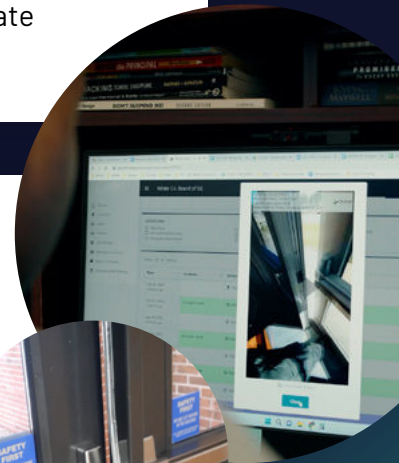

Locked doors are a first line of defense for campus security.

Life Check creates accountability to keep doors locked and sensitive areas regularly monitored.

Quick & Easy to Implement

Life Check can be implemented **with or without SROs**. Everyone from custodians to faculty to administrators can use the system, with training taking under an hour.

Never Miss a Door Check

Alarms notify personnel and supervisors if a door check is not completed. Configure timers, alerts, and notices to your specifications.

On-Demand Body Camera

With the push of a button, the body camera begins recording high-definition video and audio that automatically uploads to your admin dashboard.

How It Works

Life Check Systems is incredibly **simple to use** but brings an unparalleled level of **accountability** to your school. Setup typically takes less than a day.

1

Install Location Tags

Affix our small, all-weather NFC location tags to interior and exterior locations that should be monitored.

3

Scan Tags and Log Observations

Personnel must physically touch the mobile device to a location tag to log a door check. Automated prompts and voice-to-text capabilities make data entry fast and easy. You can also require photos and/or videos with every observation.