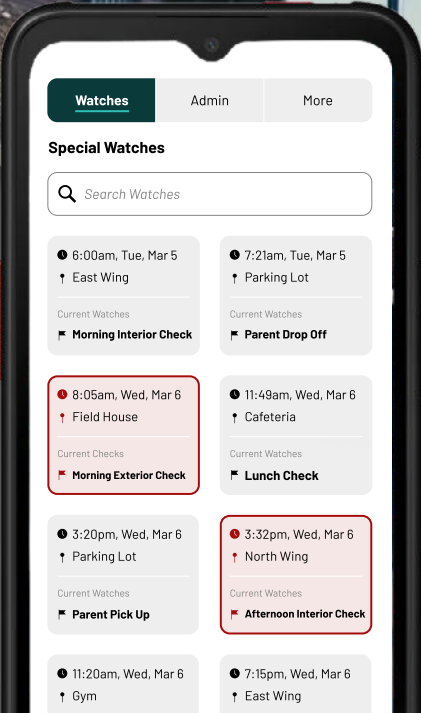

Proactive School Security Technology for Real-Time Accountability

Ensure School Doors Are Locked on Schedule and Stay Locked – Every Day

Life Check Systems is a simple but powerful tool used to **prevent unauthorized intrusion** to your school buildings and reduce potential threats.

Locked doors are a first line of defense for campus security.

Life Check creates accountability to keep doors locked and sensitive areas regularly monitored.

Quick & Easy to Implement

Life Check can be implemented **with or without SROs**. Everyone from custodians to faculty to administrators can use the system, with training taking under an hour.

How It Works

Life Check Systems is incredibly **simple to use** but brings an unparalleled level of **accountability** to your school. Setup typically takes less than a day.

1

Install Location Tags

Affix our small, all-weather NFC location tags to interior and exterior locations that should be monitored.

3

Scan Tags and Log Observations

Personnel must physically touch the mobile device to a location tag to log a door check. Automated prompts and voice-to-text capabilities make data entry fast and easy. You can also require photos and/or videos with every observation.