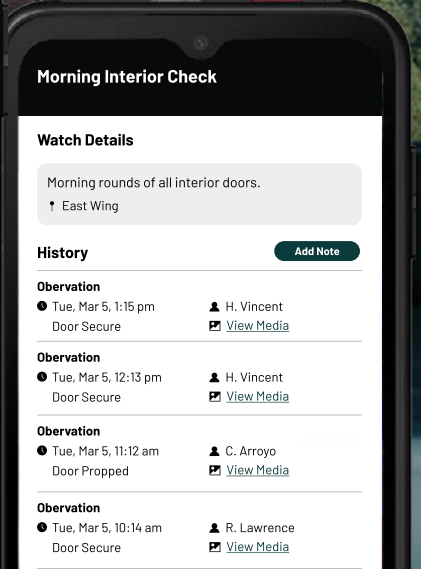

Proactive School Security Technology for Real-Time Accountability

Ensure School Doors Are Locked on Schedule and Stay Locked – Every Day

Life Check Systems is a simple but powerful tool used to **prevent unauthorized intrusion** to your school buildings and reduce potential threats.

Locked doors are a first line of defense for campus security.

Life Check creates accountability to keep doors locked and sensitive areas regularly monitored.

Quick & Easy to Implement

Life Check can be implemented **with or without SROs**. Everyone from custodians to faculty to administrators can use the system, with training taking under an hour.

Never Miss a Door Check

Alarms notify personnel and supervisors if a door check is not completed. Configure timers, alerts, and notices to your specifications.

On-Demand Body Camera

With the push of a button, the body camera begins recording high-definition video and audio that automatically uploads to your admin dashboard.

3

Scan Tags and Log Observations

Personnel must physically touch the mobile device to a location tag to log a door check. Automated prompts and voice-to-text capabilities make data entry fast and easy. You can also require photos and/or videos with every observation.