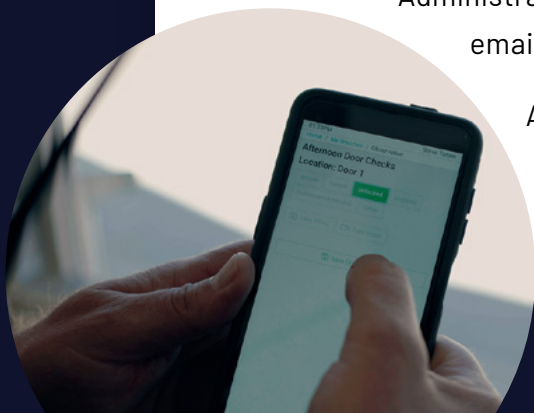

Scan Tags and Log Observations

Personnel must physically touch the mobile device to a location tag to log a door check. Automated prompts and voice-to-text capabilities make data entry fast and easy. You can also require photos and/or videos with every observation.

Administrators and supervisors receive call, text, and email alerts if a compliance failure is near.

All data is automatically stored on the cloud. Administrators can view activity in real time and receive reports highlighting any missed observations or irregularities.